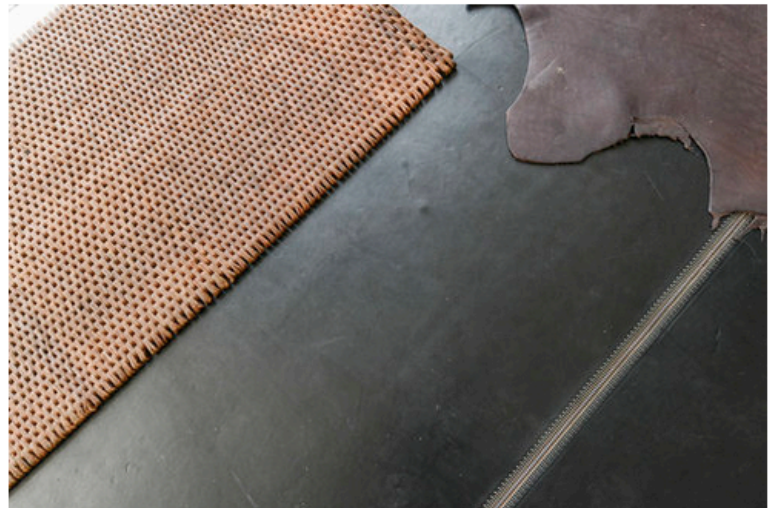

## LEATHER & FELT LINK FLOORING

Virtually indestructible flooring made of leather link and steel rods.

Hand-crafted exclusively for JZD in an American belting factory.

By custom order in natural, espresso, or black. Maximum width is 6 ft.

Felt link flooring available in all color swatches pictured above.

For pricing and lead time contact: [jim@jimzivicdesign.com](mailto:jim@jimzivicdesign.com)

[Download PDF](#)

Leather Link flooring in "Natural"

Felt Link Flooring

Leather Link flooring in "Dark Brown"